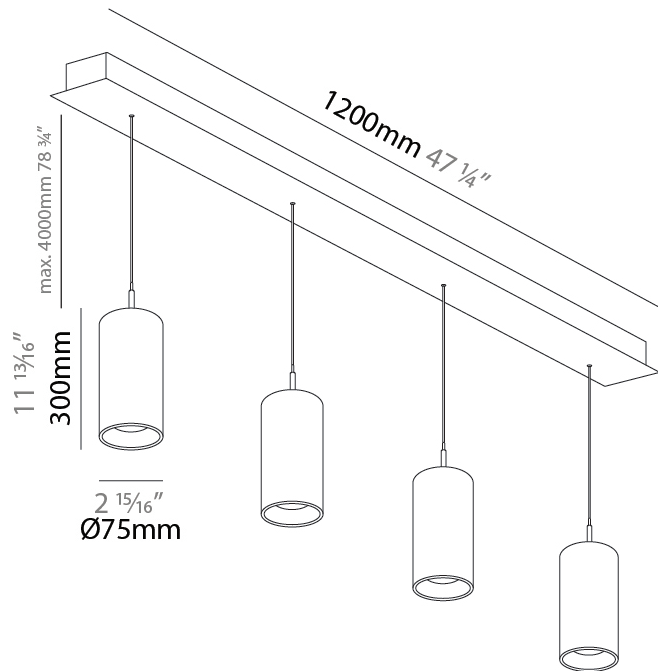

GENERAL

Series: G-Mini Channel
Subseries: G-Mini Channel Hangover
Partner: Prolicht
Division: Architectural
Installation: Suspension
Product Type: Clusters
Mounting Location: Ceiling
Light Distribution: Direct

PHYSICAL

Shape: Cylinder
Diameter (mm): 75
Diameter (in): 2 ¹⁵/₁₆
Length (mm): 1200
Length (in): 47 ¹/₄
Height (mm): 150
Height (in): 5 ⁷/₈
Diffuser: Shine Ring - NOR / OPL / YEL / ORA / RED / BLU / GRN
Fixture Finish: SSR / BKV / CWI / CRY / HAB / UFT / ITA / RUA / FTG / MYG / LOD / PUS / FRO / FUP / KIA / POP / BLS / SPG / MEY / GOH / CHC / COM / ABZ / JAG / OBR / MOS / ROR
Accent Finish: NOF / COP / MIR / SSS
Fixture Material: Extruded Aluminum / Steel
Cable Details: 2000mm/78 3/4" / 4000mm/157 1/2" - Cable, Black, Green, Orange, Red, White

ELECTRICAL

Lamp Type: LED (Zhaga Standard)
Input Wattage (W): 38
Total Output Wattage (W): 34.5
Dimming: Non-Dimmable
Driver Included: Yes
Driver Location: Integrated
Driver Type: Constant Current - Universal
Driver Class: Class 2
Input Voltage (V): 120 - 277

LED

Color Temperature (°K): 2700 / 3000 / 3500 / 4000
Max. Delivered Lumen (lm): Max 3171
Nominal Lumen (lm): Max 4231
CRI: >90 CRI
Lamp Life (hrs): 50000

OPTICAL

Beam Angle: 6 / 22 / 38

RATINGS AND CERTIFICATIONS

Certified By: Certified for North American Standards
IP rating: IP20