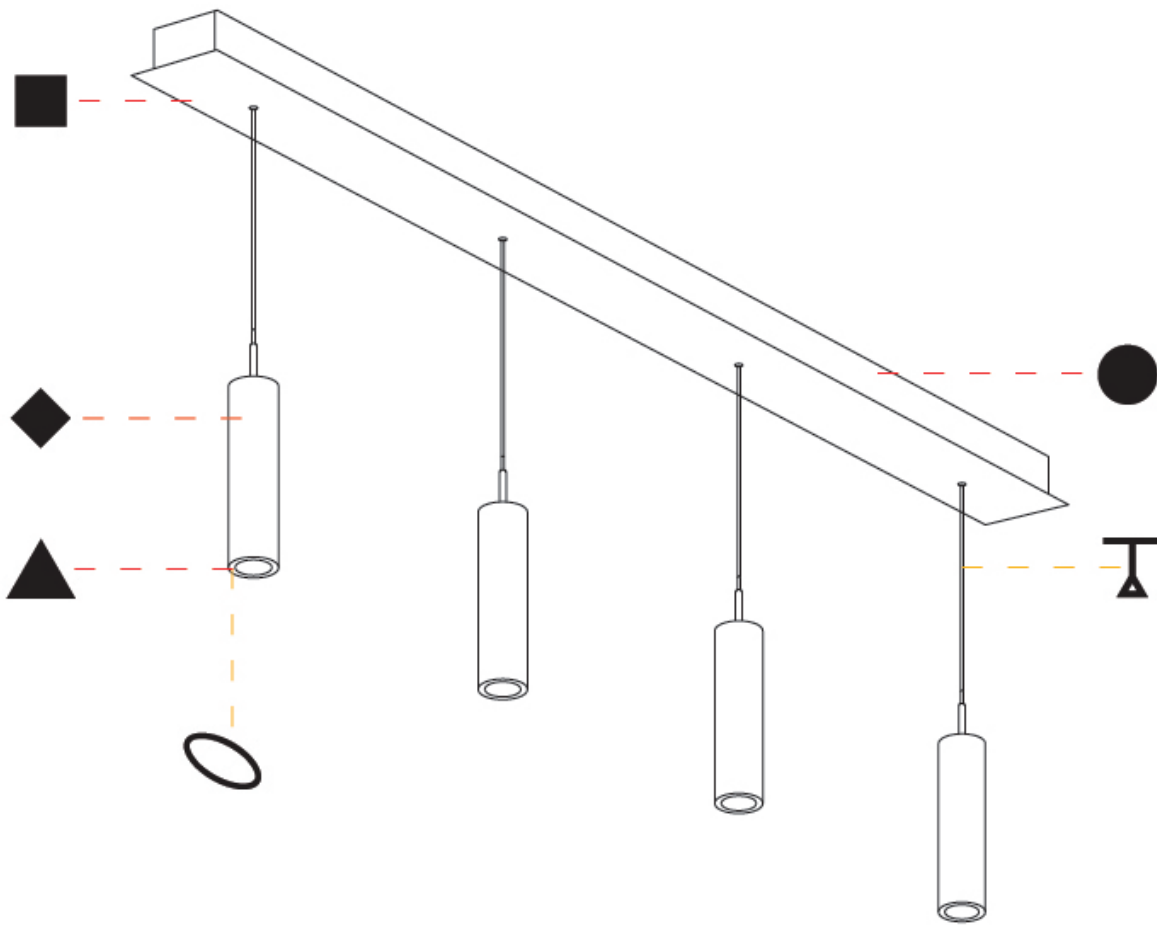

A

G-MINI CHANNEL HANGOVER SUSPENSION

A300624-

base number LED Dimming Finishes (Diamond) Finishes (Triangle) Finishes (Circle) Finish Options Shine Ring Beam Angle Options Cable Options

1. To build a product code in our configurator select the specify button on the base model # product page
2. To build a manual product code on this datasheet choose from the options listed below in blue font and add the suffix to the base model #