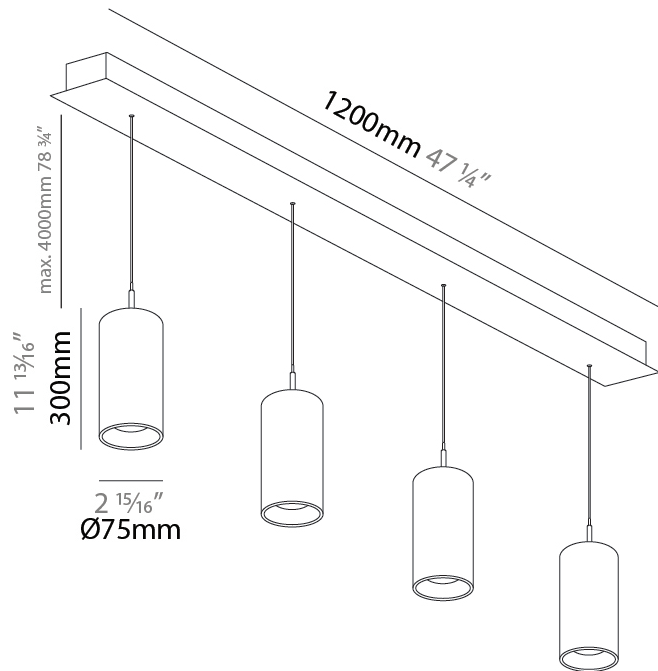

GENERAL

Series: G-Mini Channel
Subseries: G-Mini Channel Hangover
Partner: Prolicht
Division: Architectural
Installation: Suspension
Product Type: Clusters
Mounting Location: Ceiling
Light Distribution: Direct

PHYSICAL

Shape: Cylinder
Diameter (mm): 75
Diameter (in): 2 15/16
Length (mm): 1200
Length (in): 47 1/4
Height (mm): 150
Height (in): 5 7/8

Diffuser: Shine Ring - NOR / OPL / YEL / ORA / RED / BLU / GRN
Fixture Finish: SSR / BKV / CWI / CRY / HAB / UFT / ITA / RUA / FTG / MYG / LOD / PUS / FRO / FUP / KIA / POP / BLS / SPG / MEY / GOH / CHC / COM / ABZ / JAG / OBR / MOS / ROR
Accent Finish: NOF / COP / MIR / SSS
Fixture Material: Extruded Aluminum / Steel
Cable Details: 2000mm/78 3/4" / 4000mm/157 1/2" - Cable, Black, Green, Orange, Red, White

ELECTRICAL

Lamp Type: LED (Zhaga Standard)
Input Wattage (W): 26
Total Output Wattage (W): 23.7
Dimming: Non-Dimmable
Driver Included: Yes
Driver Location: Integrated
Driver Type: Constant Current - Universal
Driver Class: Class 2
Input Voltage (V): 120 - 277

LED

Color Temperature (°K): 2700 / 3000 / 3500 / 4000
Max. Delivered Lumen (lm): 1557 / 1649 / 1740 / 1787
Nominal Lumen (lm): 1840 / 1949 / 2057 / 2112
CRI: >90 CRI
Lamp Life (hrs): 50000

OPTICAL

Beam Angle: 6 / 22 / 38

RATINGS AND CERTIFICATIONS

Certified By: Certified for North American Standards
IP rating: IP20